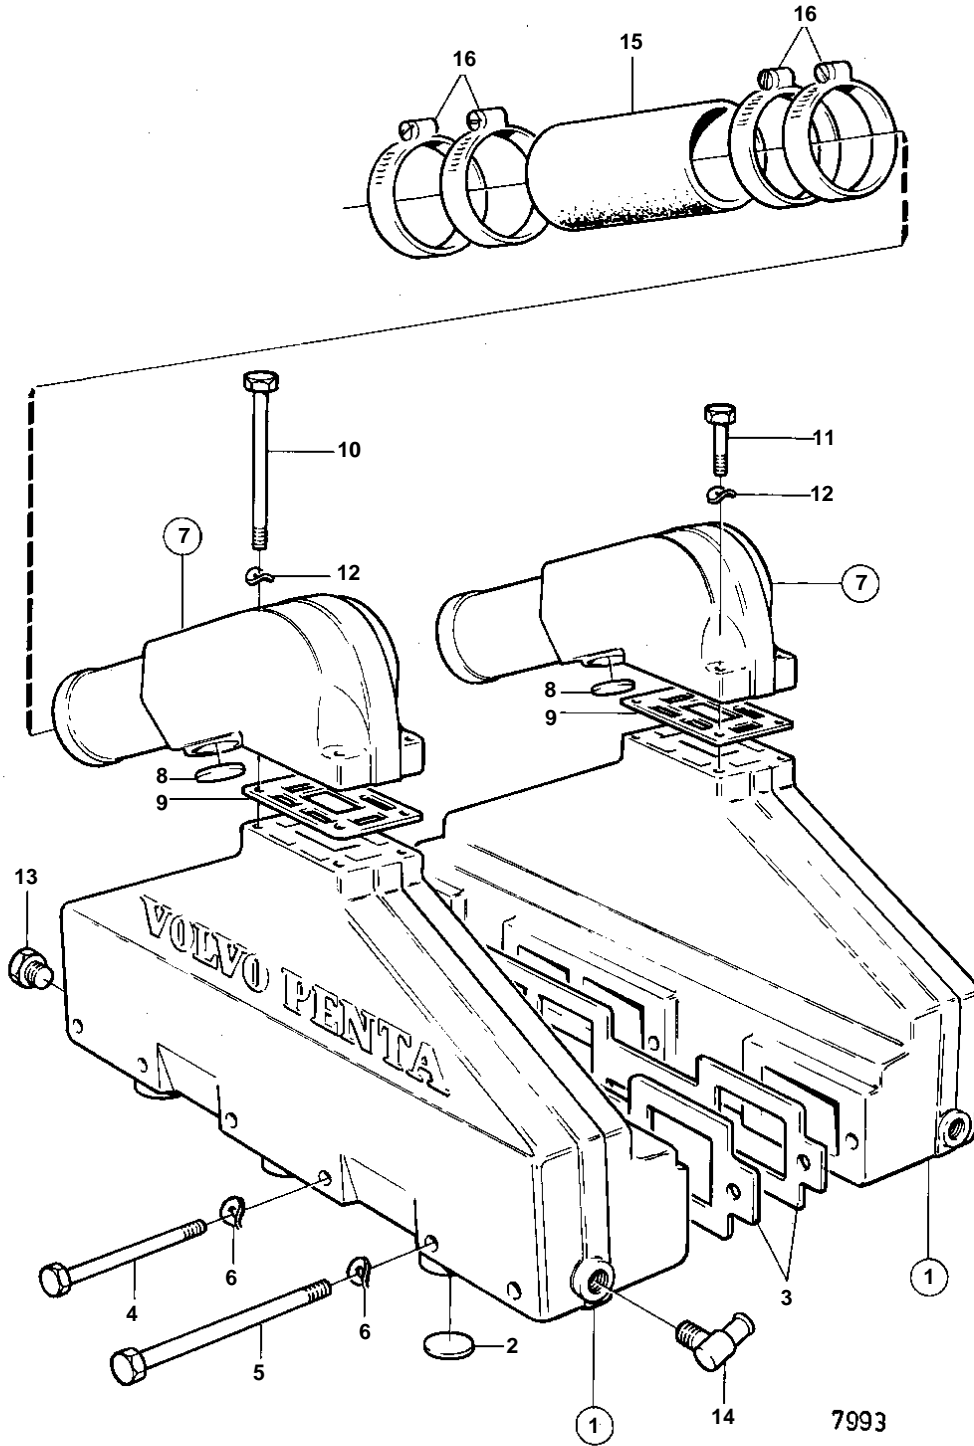

AQ225D

## AQ225D

REF	PART NO.	QTY	DESCRIPTION	SEE SEC.	NOTES
1	835804	2	Exhaust pipe		
2	192211	6	· Plug		
3	835966	2	Gasket	IK	
4	942268	10	Screw		
5	942547	2	Screw		
6	942336	12	Spring washer		
7	826460	2	Exhaust riser		REPLACED BY 1EA 855384, 2EA 940136 SCREW AND 2EA 948828 SCREW.
	855384	2	Riser		
8	192211	2	· Plug		
9	835908	2	Gasket	IK	
10	959794	4	Screw		
11	940186	4	Screw		
12	941907	8	Spring washer		
13	192154	2	Plug		
14	961610	2	Hose nipple	02B-0100	
15	834751	2	Hose, HOSE		L = 2X160 MM. FOR ENGINE WITH DRIVE UNIT 280. SEE GROUP 4A
	855388	2	Hose, HOSE		L = 2X130 MM. FOR ENGINE WITH DRIVE UNIT 290. SEE GROUP 4A
16	834718	8	Hose clamp		SEE GROUP 4A